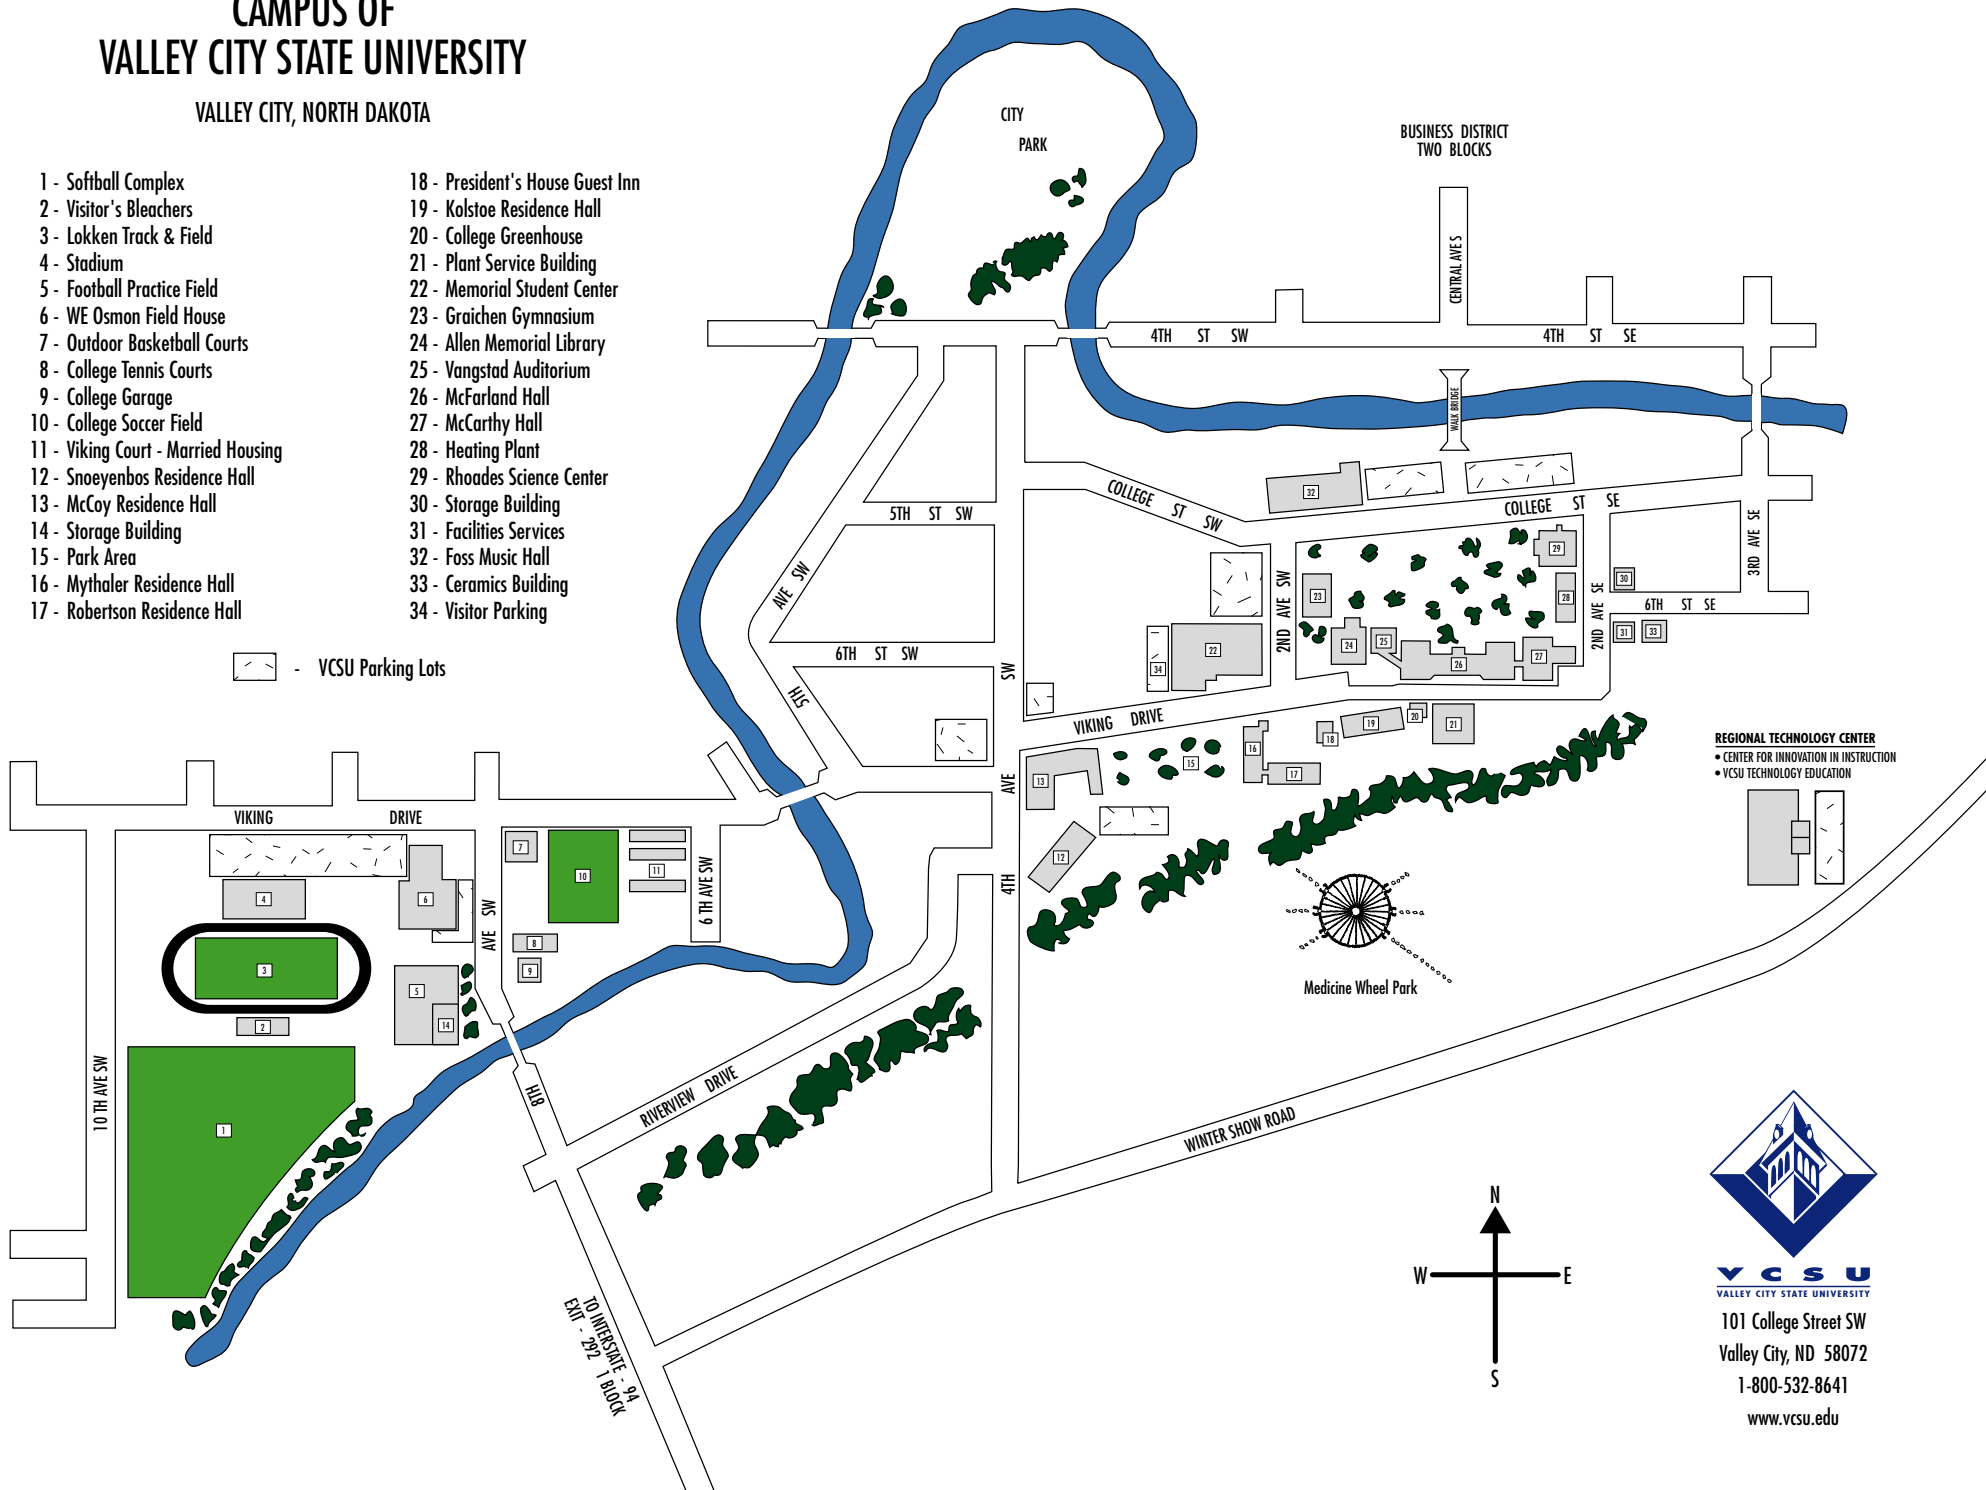

CAMPUS OF VALLEY CITY STATE UNIVERSITY

VALLEY CITY, NORTH DAKOTA

- | | |
|-------------------------------------|----------------------------------|
| 1 - Softball Complex | 18 - President's House Guest Inn |
| 2 - Visitor's Bleachers | 19 - Kolstoe Residence Hall |
| 3 - Lokken Track & Field | 20 - College Greenhouse |
| 4 - Stadium | 21 - Plant Service Building |
| 5 - Football Practice Field | 22 - Memorial Student Center |
| 6 - WE Osmon Field House | 23 - Graichen Gymnasium |
| 7 - Outdoor Basketball Courts | 24 - Allen Memorial Library |
| 8 - College Tennis Courts | 25 - Vangstad Auditorium |
| 9 - College Garage | 26 - McFarland Hall |
| 10 - College Soccer Field | 27 - McCarthy Hall |
| 11 - Viking Court - Married Housing | 28 - Heating Plant |
| 12 - Snoeyenbos Residence Hall | 29 - Rhoades Science Center |
| 13 - McCoy Residence Hall | 30 - Storage Building |
| 14 - Storage Building | 31 - Facilities Services |
| 15 - Park Area | 32 - Foss Music Hall |
| 16 - Mythaler Residence Hall | 33 - Ceramics Building |
| 17 - Robertson Residence Hall | 34 - Visitor Parking |

 - VCSU Parking Lots

REGIONAL TECHNOLOGY CENTER
 • CENTER FOR INNOVATION IN INSTRUCTION
 • VCSU TECHNOLOGY EDUCATION

VCSU
 VALLEY CITY STATE UNIVERSITY
 101 College Street SW
 Valley City, ND 58072
 1-800-532-8641
 www.vcsu.edu