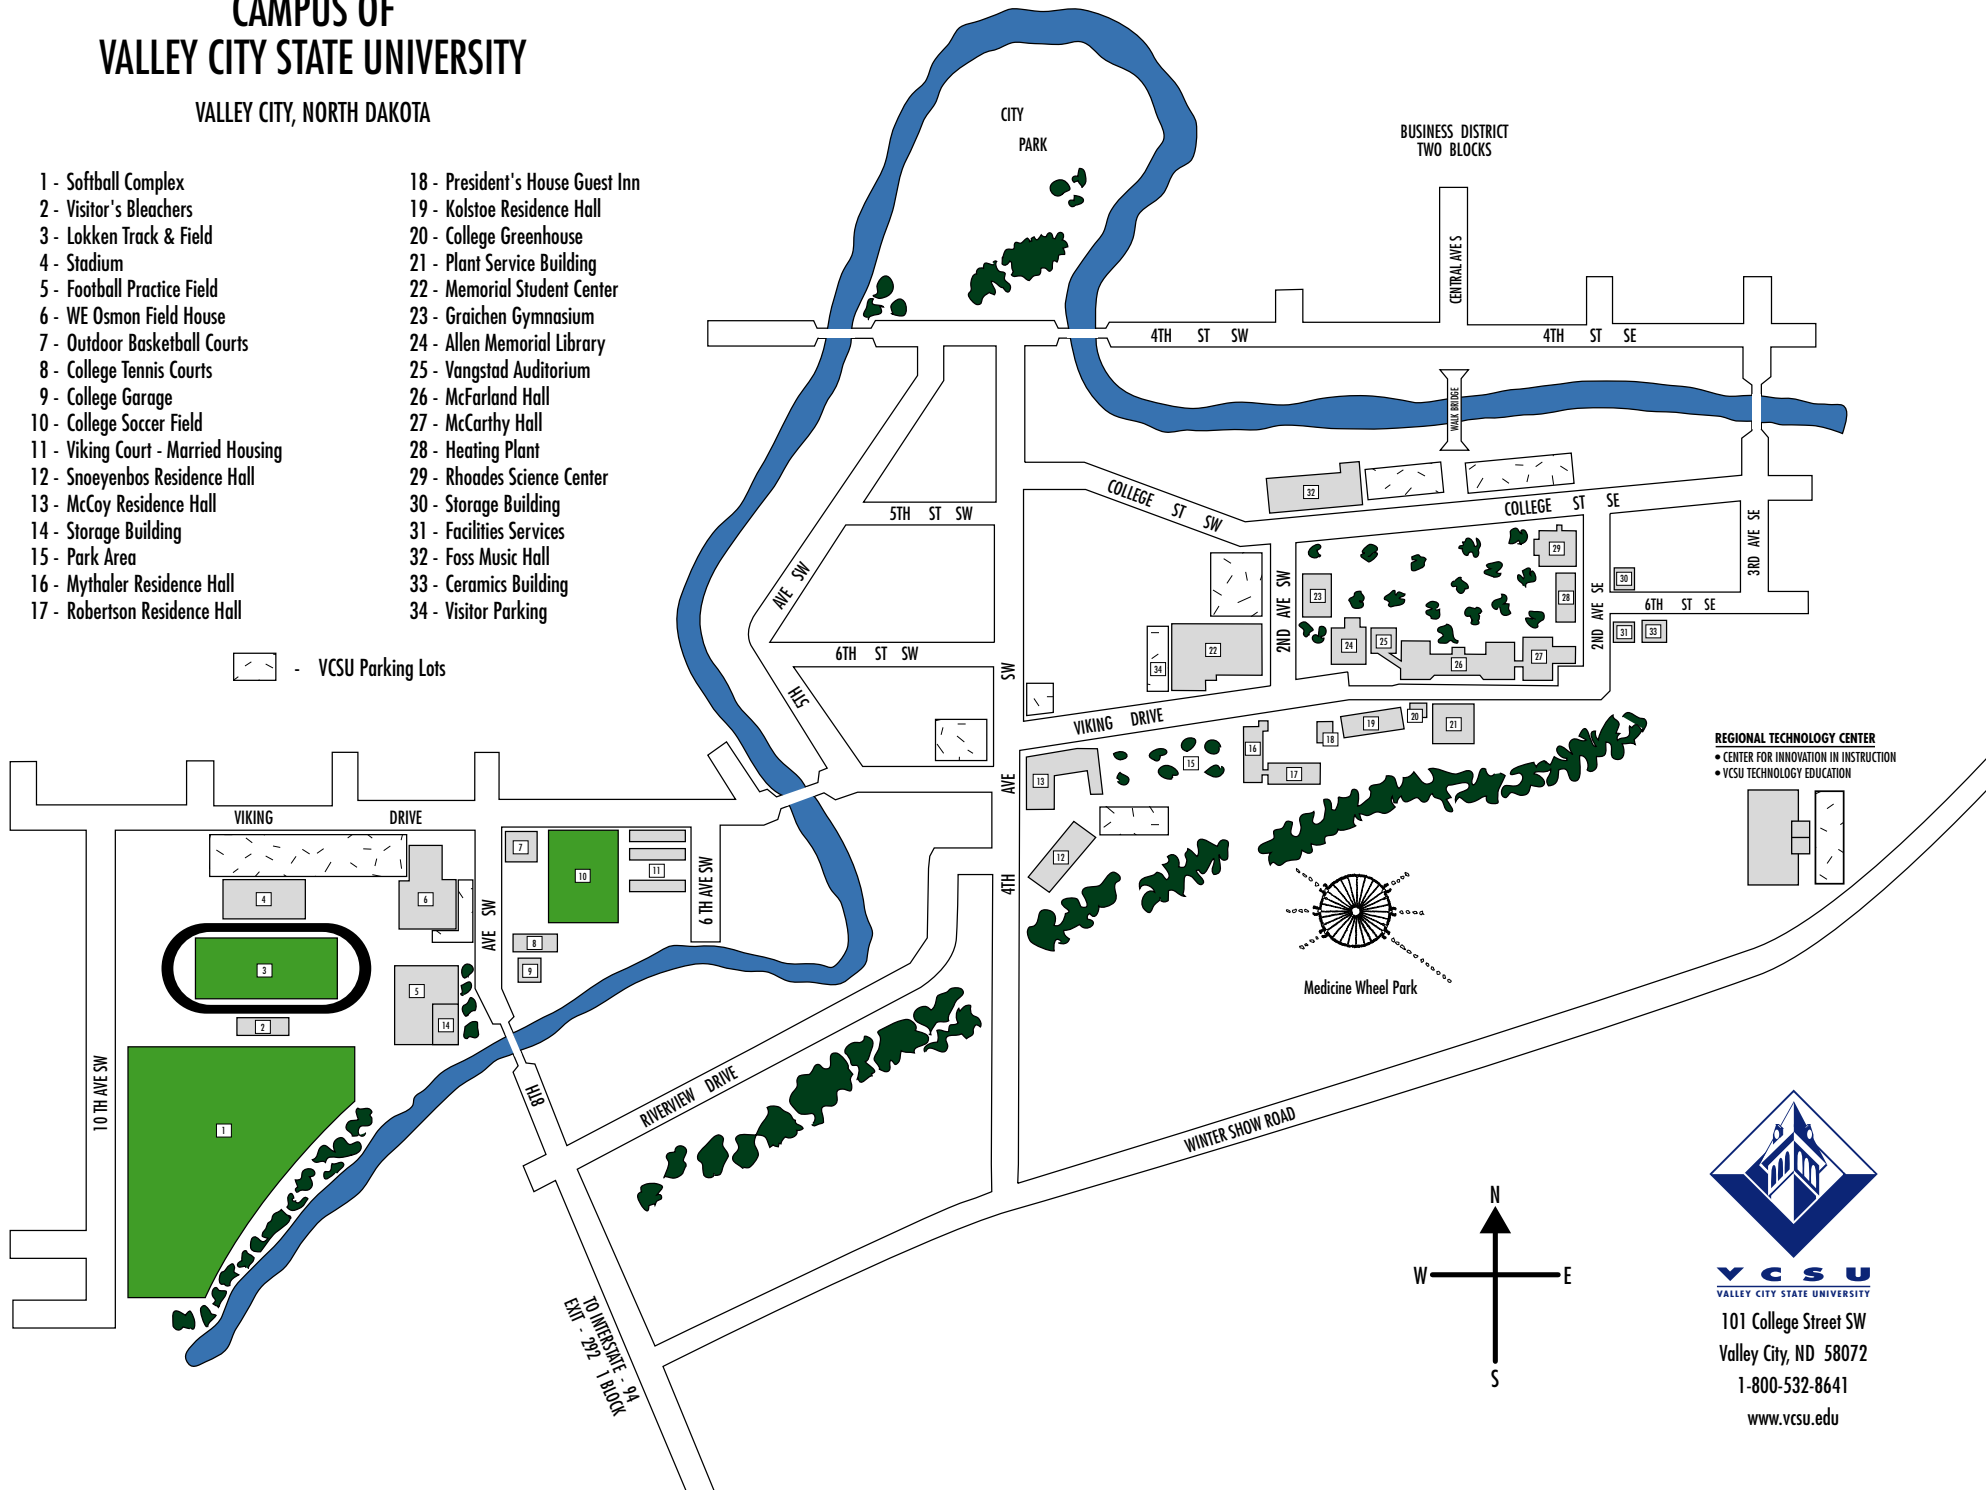

# CAMPUS OF VALLEY CITY STATE UNIVERSITY

VALLEY CITY, NORTH DAKOTA

- |                                     |                                  |
|-------------------------------------|----------------------------------|
| 1 - Softball Complex                | 18 - President's House Guest Inn |
| 2 - Visitor's Bleachers             | 19 - Kolstoe Residence Hall      |
| 3 - Lokken Track & Field            | 20 - College Greenhouse          |
| 4 - Stadium                         | 21 - Plant Service Building      |
| 5 - Football Practice Field         | 22 - Memorial Student Center     |
| 6 - WE Osmon Field House            | 23 - Graichen Gymnasium          |
| 7 - Outdoor Basketball Courts       | 24 - Allen Memorial Library      |
| 8 - College Tennis Courts           | 25 - Vangstad Auditorium         |
| 9 - College Garage                  | 26 - McFarland Hall              |
| 10 - College Soccer Field           | 27 - McCarthy Hall               |
| 11 - Viking Court - Married Housing | 28 - Heating Plant               |
| 12 - Snoeyenbos Residence Hall      | 29 - Rhoades Science Center      |
| 13 - McCoy Residence Hall           | 30 - Storage Building            |
| 14 - Storage Building               | 31 - Facilities Services         |
| 15 - Park Area                      | 32 - Foss Music Hall             |
| 16 - Mythaler Residence Hall        | 33 - Ceramics Building           |
| 17 - Robertson Residence Hall       | 34 - Visitor Parking             |

 - VCSU Parking Lots

**REGIONAL TECHNOLOGY CENTER**  
 • CENTER FOR INNOVATION IN INSTRUCTION  
 • VCSU TECHNOLOGY EDUCATION

**VCSU**  
 VALLEY CITY STATE UNIVERSITY  
 101 College Street SW  
 Valley City, ND 58072  
 1-800-532-8641  
[www.vcsu.edu](http://www.vcsu.edu)

10 INTERSTATE - 9A  
 EXIT - 292 1 BLOCK